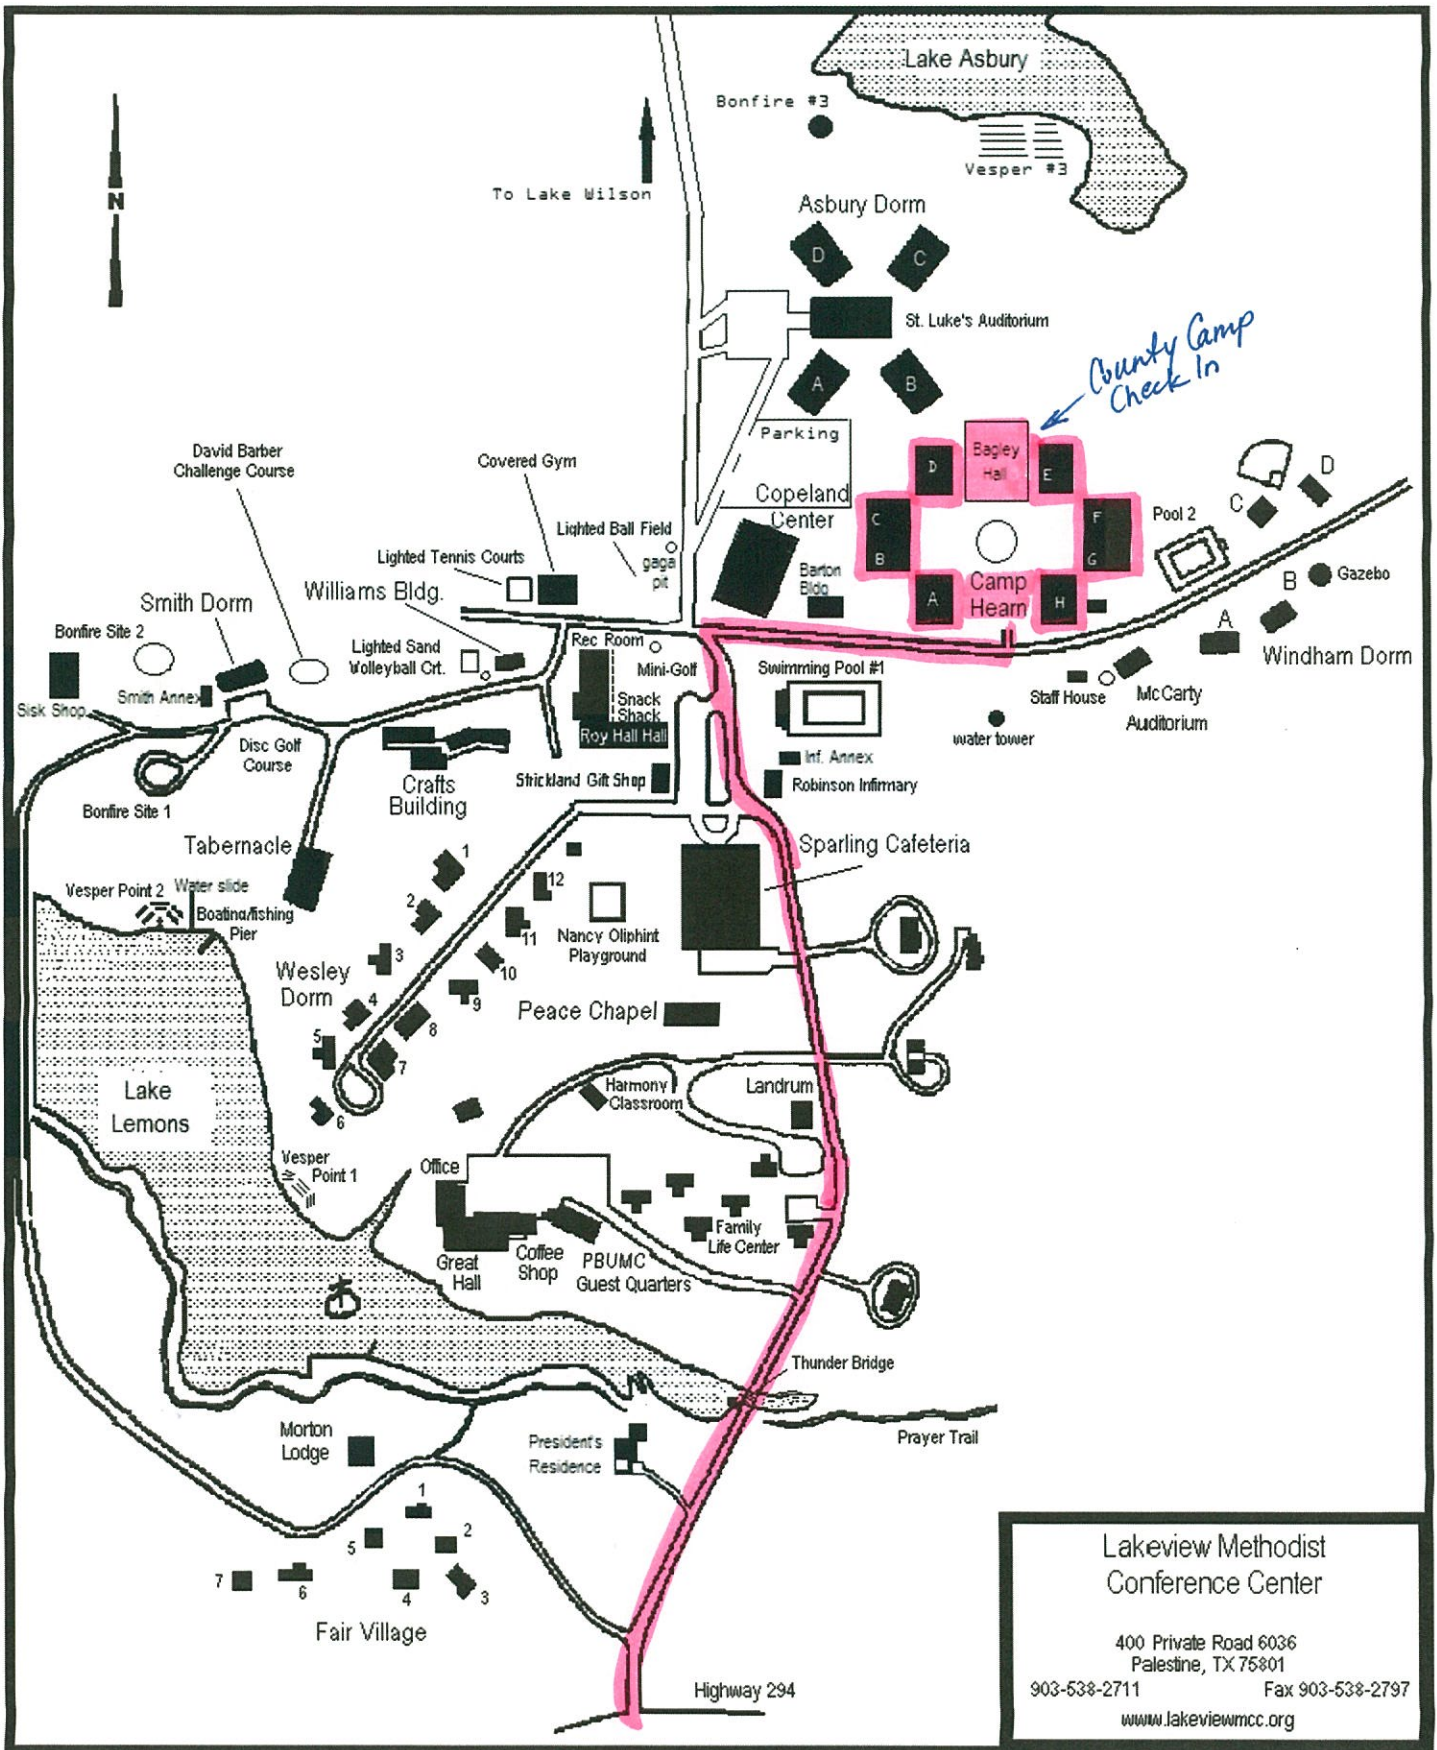

Driving Directions To Lakeview

Directions from Dallas area:

Take I-45 south to Fairfield. Take the Hwy. 84 exit. Turn left (east) on Hwy. 84. Travel about 25 miles to the intersection with Hwy. 79. Turn left (north) on Hwy. 79/84. Cross the Trinity River. About 1/2 mile past the Trinity River Bridge you will veer off to the right onto Hwy. 294 heading toward Elkhart. (There is a green highway sign indicating that Lakeview is this way). Travel about 6 miles to the Lakeview entrance on the left.

Directions from Houston area:

Take I-45 north to Buffalo. Take exit 178 for Hwy. 79. Turn right (north) on Hwy. 79 heading toward Palestine. About 30 miles down the highway you will cross the Trinity River. About 1/2 mile past the Trinity River Bridge you will veer off to the right onto Hwy. 294 heading toward Elkhart. (There is a green highway sign indicating that Lakeview is this way). Travel about 6 miles to the Lakeview entrance on the left.

Directions from Tyler area:

Travel on Hwy. 155 south to Palestine. At Palestine, turn left on Loop 256. Take the Loop to the south side of town (continue past Wal-Mart). At the intersection of FM 322, turn left (between Ryan's Steakhouse and Palestine Regional Medical Center.) Travel about 8 miles to the first stop sign which is at Hwy. 294. Turn right on Hwy. 294. Lakeview's entrance is about 2.5 miles down the highway on the right.

Directions from Southeast Texas area:

Travel north on Hwy. 287 to Elkhart. At the signal light in Elkhart, turn left on Hwy. 294. Travel about 6 miles to Lakeview's entrance on the right.

400 Private Road 6036
Palestine, TX 75801
P: 903-538-2711 F: 903-538-2797
www.lakeviewmcc.org
info@lakeviewmcc.org